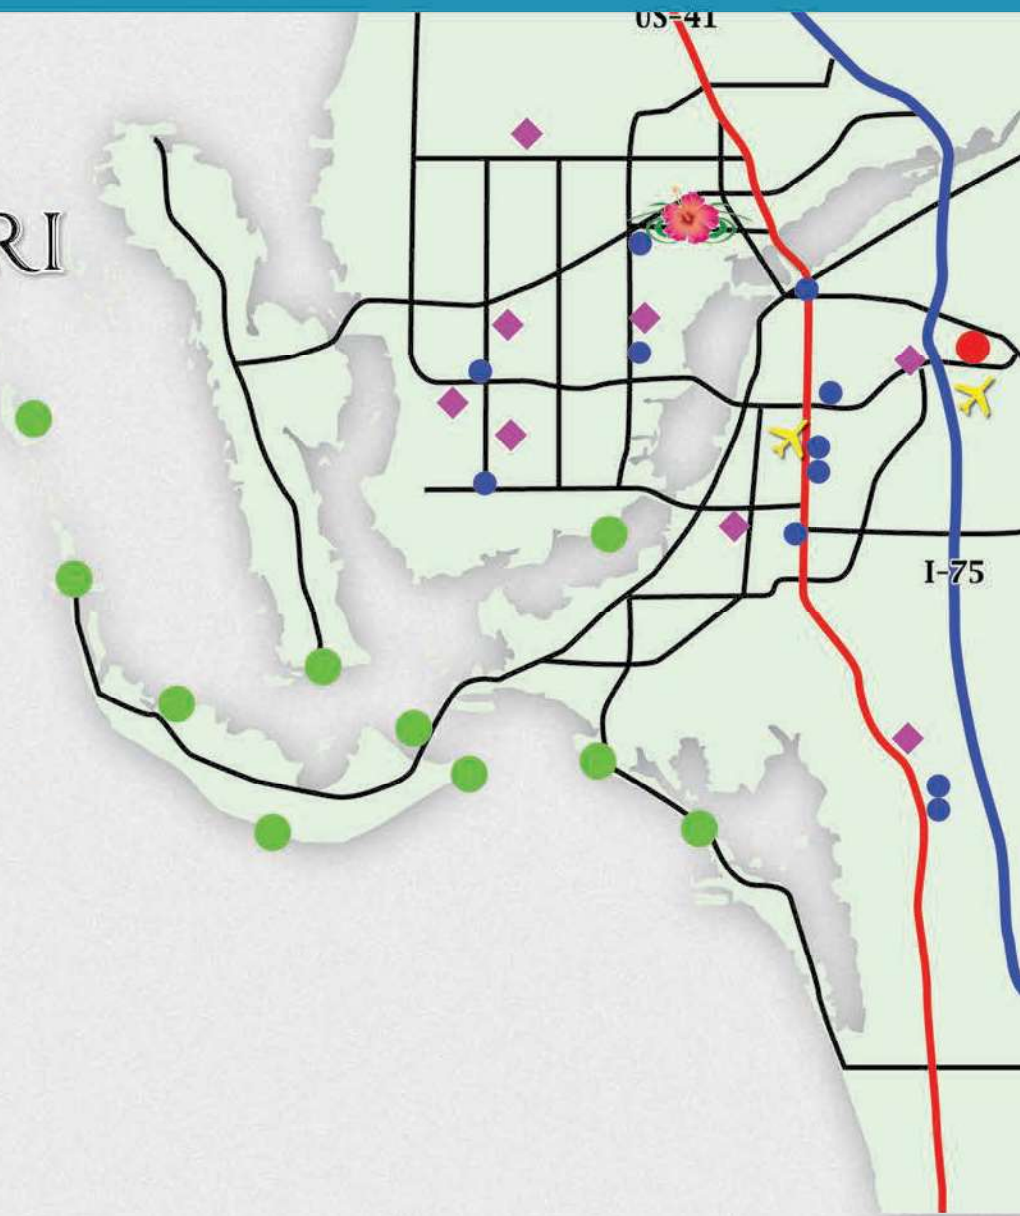

CASA DI FIORI

-  **CASA DI FIORI**
-  **BEACHES**
-  **AIRPORTS**
-  **RED SOX STADIUM**
-  **SHOPPING**
-  **SCHOOLS/COLLEGES**
-  **US-41**
-  **I-75**

DIRECTIONS:

FROM THE NORTH:

Take I-75 South towards Naples, Take Exit #158 (Tuckers Grade Blvd), turn left onto US-41 S Cape Coral, Turn Right onto Pine Island Rd., Turn Left on Hancock Creek S. Blvd, Turn Left onto Winding Pines Circle.

FROM THE SOUTH:

Take I-75 North towards Tampa, Take Exit #136 (Colonial Blvd) towards Cape Coral, Continue through Toll, Turn Right on Del Prado, Turn Right on Pine Island Rd. Turn Right on Hancock Creek S. Blvd, Turn Left onto Winding Pines Circle.

For Detailed Directions
Visit our website
or Scan the QR Code